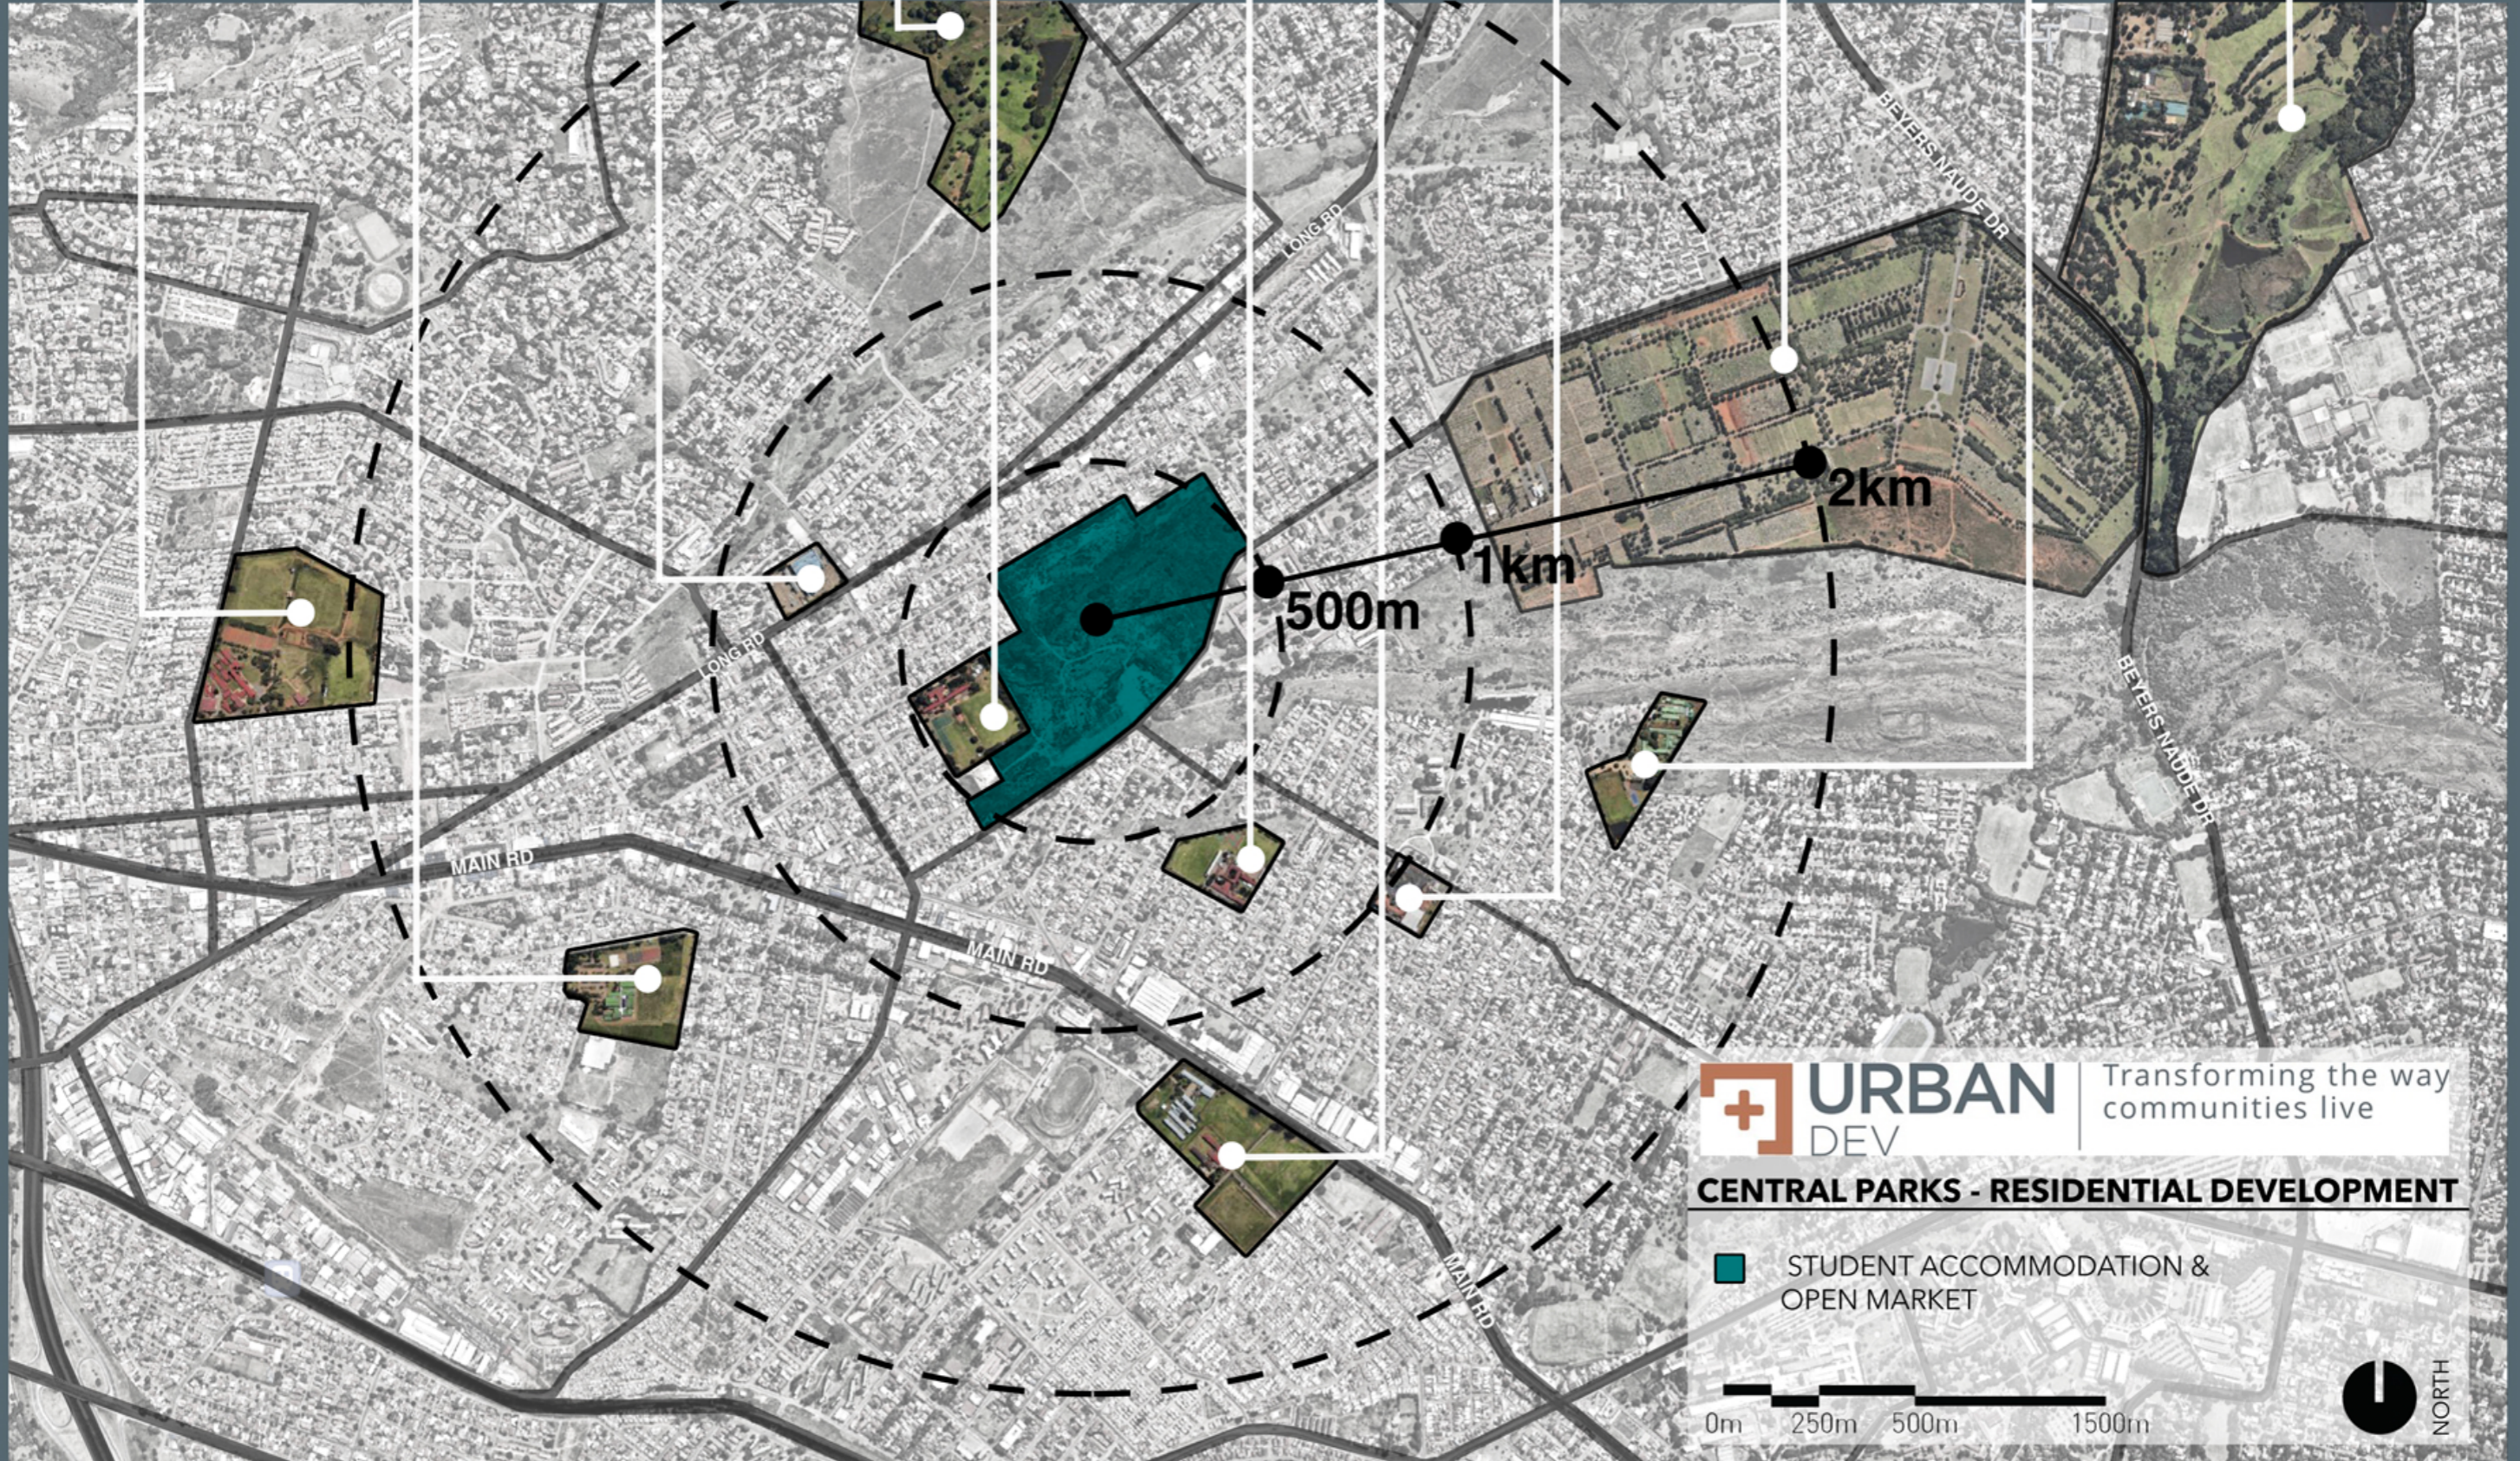

CITY OF JOHANNESBURG  
SIMUNYE OPPORTUNITY  
CENTRE

ALBERT'S  
PARK

LAERSKOOL GEN.  
CHRISTIAAN DE WET

TRIOMF  
SHOPPING  
CENTER

SPARROW FET  
COLLEGE

JOHANNESBURG  
BOTANICAL  
GARDENS

HOËRSKOOL  
DIE BURGER

NORTHCLIFF  
CENTRE

LAERSKOOL  
ESPERANZA

WESTBURY  
SECONDARY  
SCHOOL

WESTPARK  
CEMETERY

**URBAN** DEV | Transforming the way communities live

**CENTRAL PARKS - RESIDENTIAL DEVELOPMENT**

■ STUDENT ACCOMMODATION & OPEN MARKET

0m 250m 500m 1500m